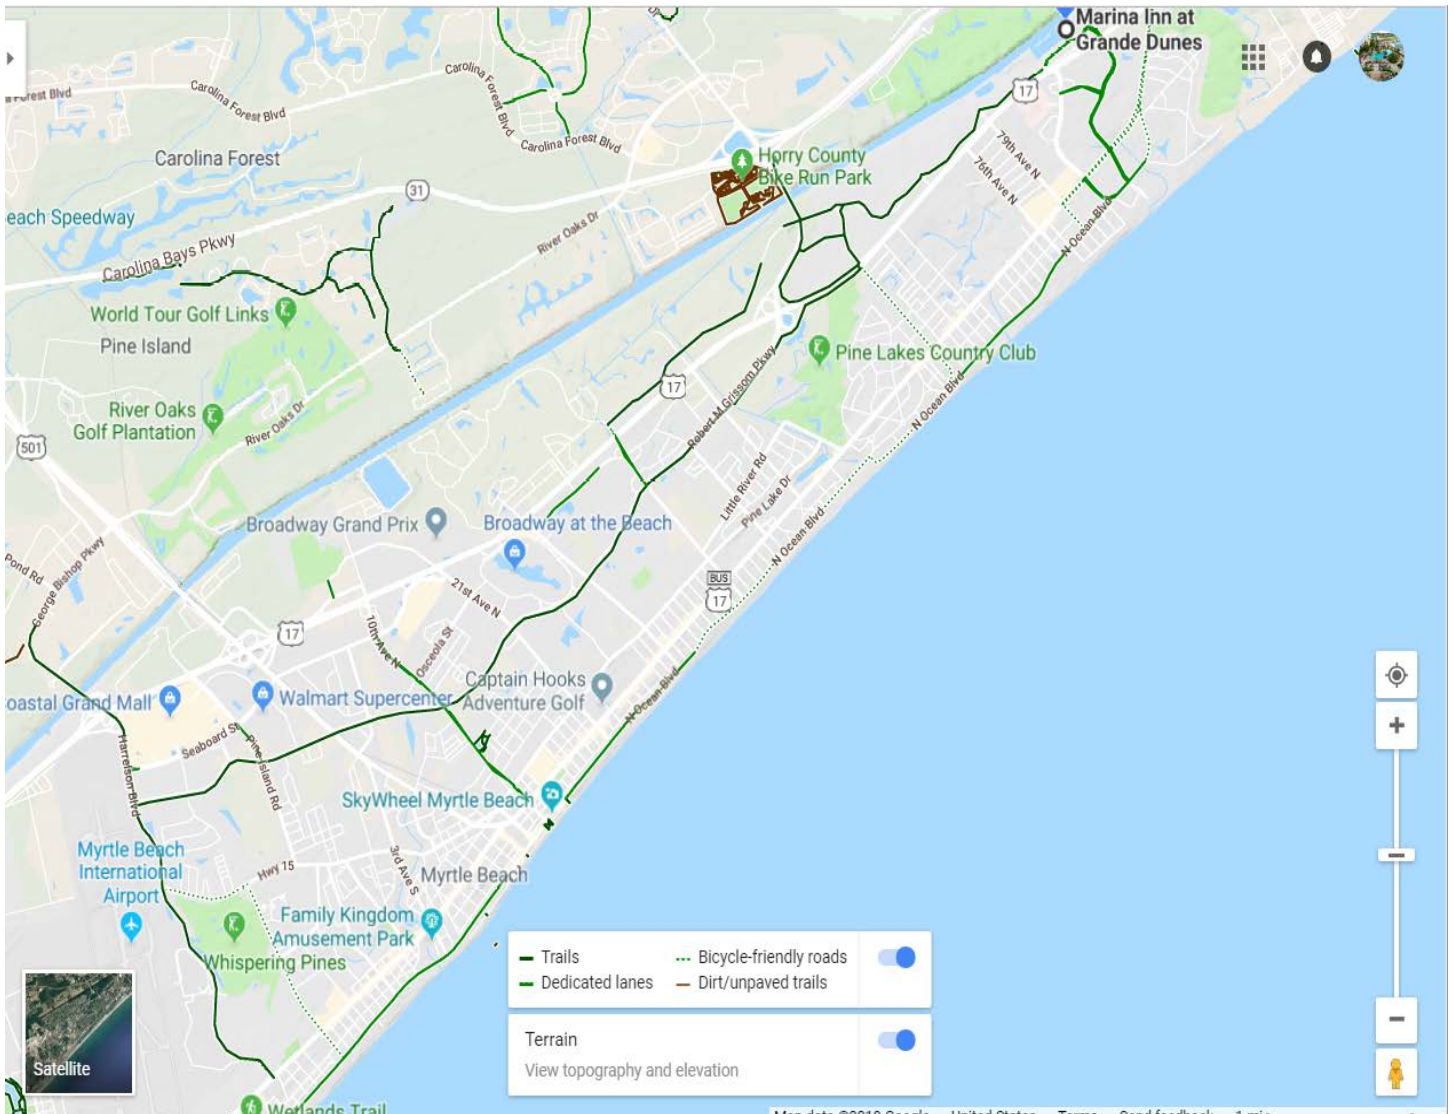

Bike/Walk Run Paths Accessible from Marina Inn at Grande Dunes via Marina Parkway

There are several dedicated bike/walk paths accessible from the Marina Inn at Grande Dunes. From short 1 mile distances up to 15 miles. This map combines all of these individual paths.